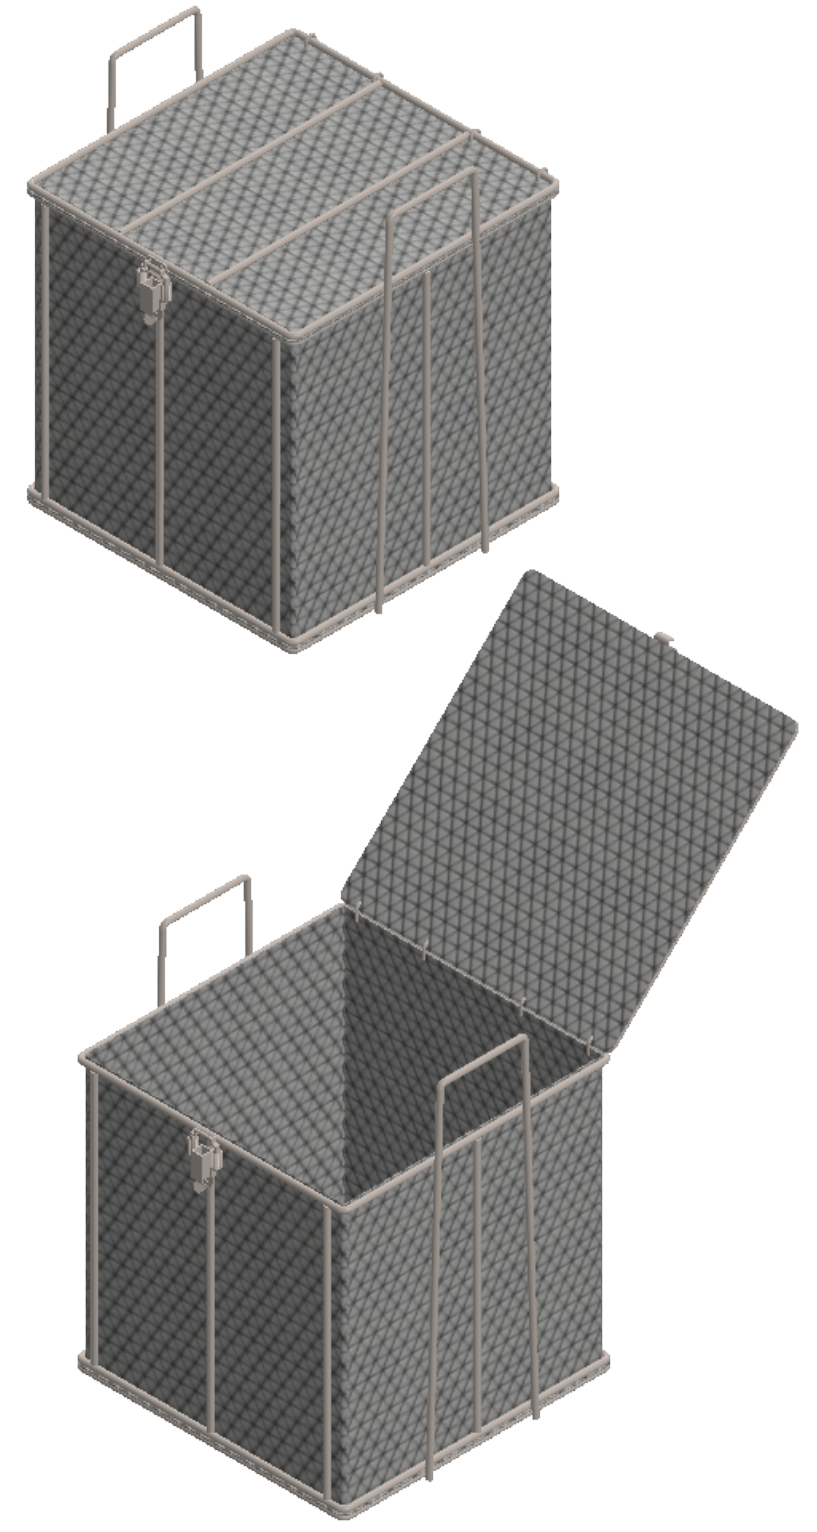

Lid Hidden in this View to show Approx Inside Dimensions

Ø 1/4" Frame Rod

Lined Bottom, Side, and Lid with 4 Mesh x .063" Woven Wire (.187" Openings, 56% Open Area)

UNLESS OTHERWISE SPECIFIED:

DIMENSIONS ARE IN INCHES  
 TOLERANCES:  
 FRACTIONAL ± 1/16"  
 ANGULAR: ± 5 DEG.  
 TWO PLACE DECIMAL ±0.03  
 THREE PLACE DECIMAL ±0.015

EST WGT  
 11.6 lbs.

MATERIAL  
 304 Stainless Steel

FINISH  
 Natural

DO NOT SCALE DRAWING

Rectangular Wire Mesh Basket: 12Lx12Wx12H, 304 SS, 1/4 Rod Frame, Hinged Lid with Latch, Stacking Handles, Mesh: 4 x .063

SIZE **B** DWG. NO. TMT-120120120-Q04S

SCALE: 1:6

SHEET 1 OF 1