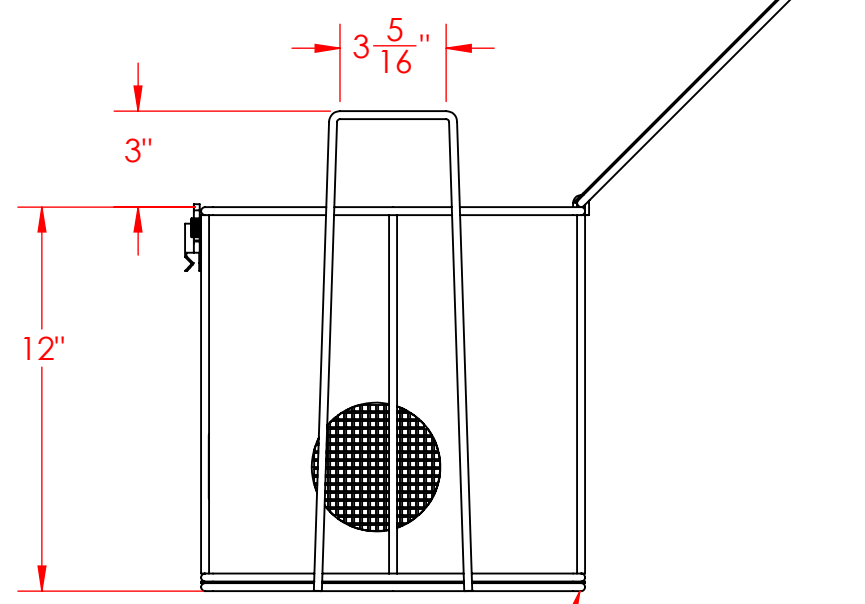

Lid Hidden in this View to show Approx Inside Dimensions

Ø 1/4" Frame Rod

Lined Bottom, Side, and Lid with 4 Mesh x .063" Woven Wire (.187" Openings, 56% Open Area)

UNLESS OTHERWISE SPECIFIED:

DIMENSIONS ARE IN INCHES  
 TOLERANCES:  
 FRACTIONAL ± 1/16"  
 ANGULAR: ± 5 DEG.  
 TWO PLACE DECIMAL ±0.03  
 THREE PLACE DECIMAL ±0.015

EST WGT  
 11.6 lbs.

MATERIAL  
 304 Stainless Steel

FINISH  
 Natural

DO NOT SCALE DRAWING

Rectangular Wire Mesh Basket: 12Lx12Wx12H, 304 SS, 1/4 Rod Frame, Hinged Lid with Latch, Stacking Handles, Mesh: 4 x .063

SIZE **B** DWG. NO. TMT-120120120-Q04S

SCALE: 1:6

SHEET 1 OF 1