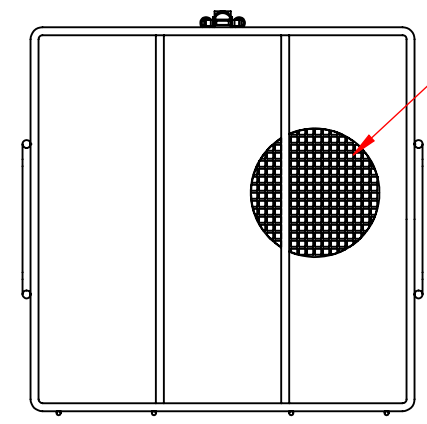

Lid Hidden in this View to show Approx Inside Dimensions

Ø 1/4" Frame Rod

Lined Bottom, Side, and Lid with 4 Mesh x .063" Woven Wire (.187" Openings, 56% Open Area)

UNLESS OTHERWISE SPECIFIED:

DIMENSIONS ARE IN INCHES  
 TOLERANCES:  
 FRACTIONAL ± 1/16"  
 ANGULAR: ± 5 DEG.  
 TWO PLACE DECIMAL ±0.03  
 THREE PLACE DECIMAL ±0.015

EST WGT  
 11.6 lbs.

MATERIAL  
 304 Stainless Steel

FINISH  
 Natural

DO NOT SCALE DRAWING

Rectangular Wire Mesh Basket: 12Lx12Wx12H, 304 SS, 1/4 Rod Frame, Hinged Lid with Latch, Stacking Handles, Mesh: 4 x .063