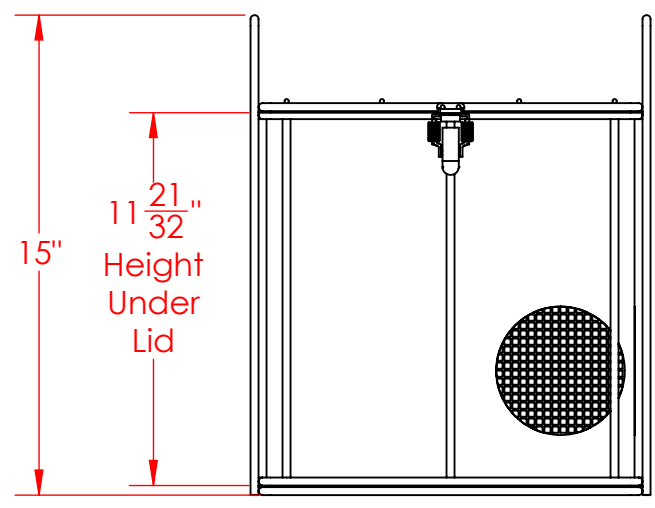

Lid Hidden in this View to show Approx Inside Dimensions

Ø 1/4" Frame Rod

Lined Bottom, Side, and Lid with 4 Mesh x .063" Woven Wire (.187" Openings, 56% Open Area)

UNLESS OTHERWISE SPECIFIED:

DIMENSIONS ARE IN INCHES  
 TOLERANCES:  
 FRACTIONAL ± 1/16"  
 ANGULAR: ± 5 DEG.  
 TWO PLACE DECIMAL ±0.03  
 THREE PLACE DECIMAL ±0.015

EST WGT  
 11.6 lbs.

MATERIAL  
 304 Stainless Steel

FINISH  
 Natural

DO NOT SCALE DRAWING

Rectangular Wire Mesh Basket: 12Lx12Wx12H, 304 SS, 1/4 Rod Frame, Hinged Lid with Latch, Stacking Handles, Mesh: 4 x .063

SIZE **B** DWG. NO. TMT-120120120-Q04S

SCALE: 1:6

SHEET 1 OF 1